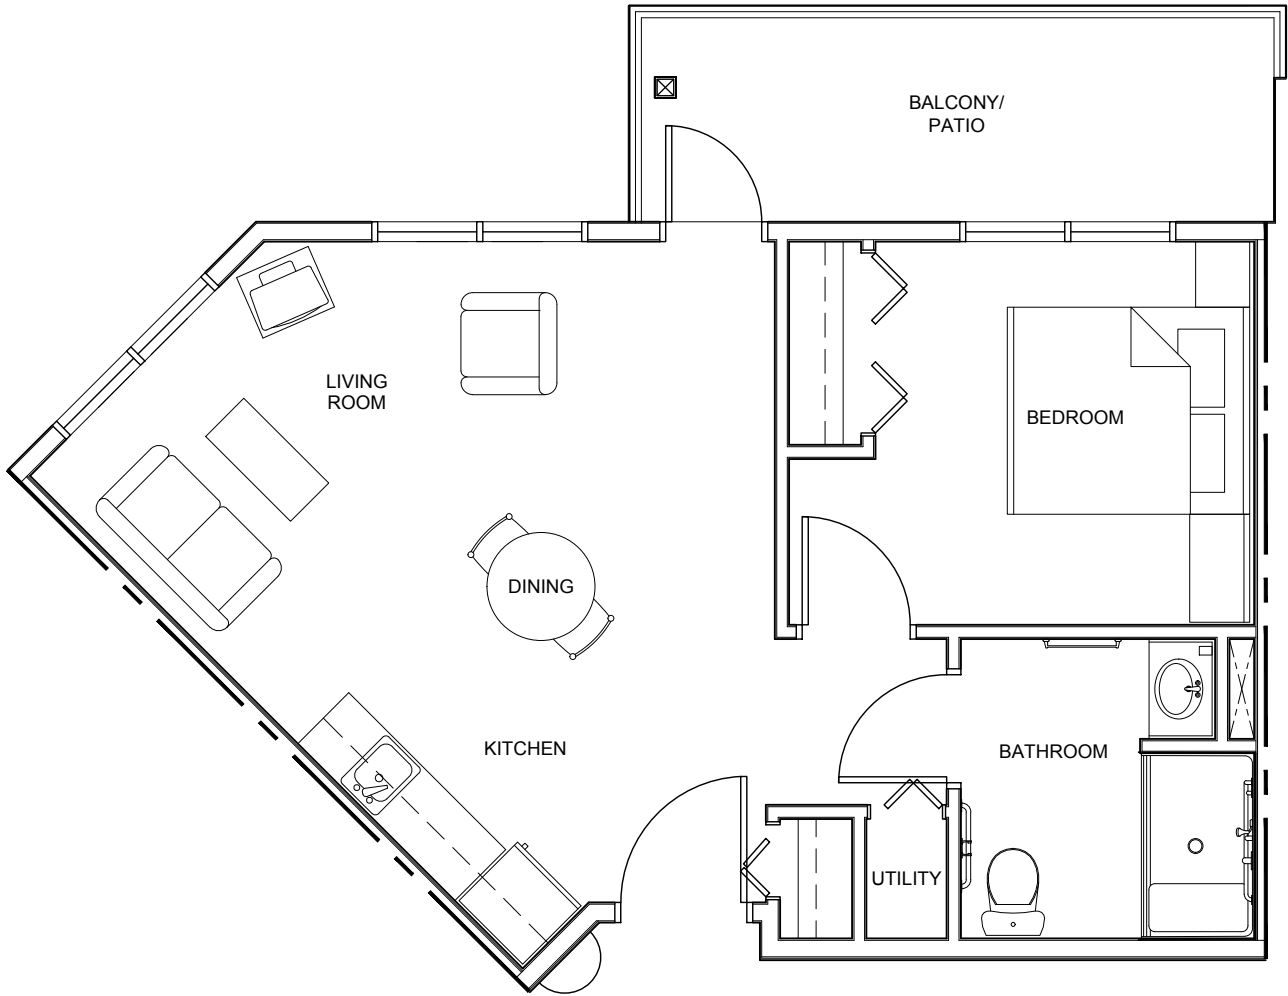

SUITE AREA: 582 SF

SUITE AREA: 535 SF

SUITE AREA: 562 SF

SUITE AREA: 583 SF

SUITE AREA: 858 SF

SUITE AREA: 629 SF