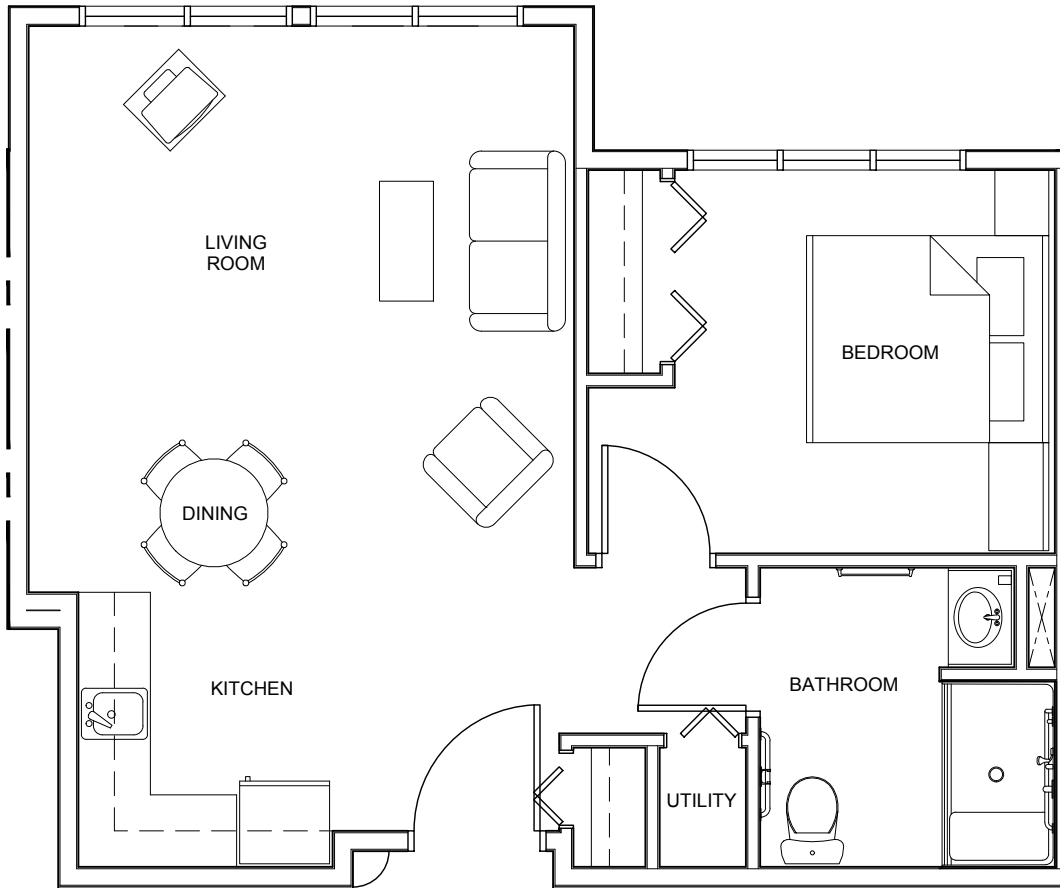

SUITE AREA: 582 SF

SUITE AREA: 535 SF

SUITE AREA: 562 SF

SUITE AREA: 583 SF

SUITE AREA: 858 SF

SUITE AREA: 629 SF